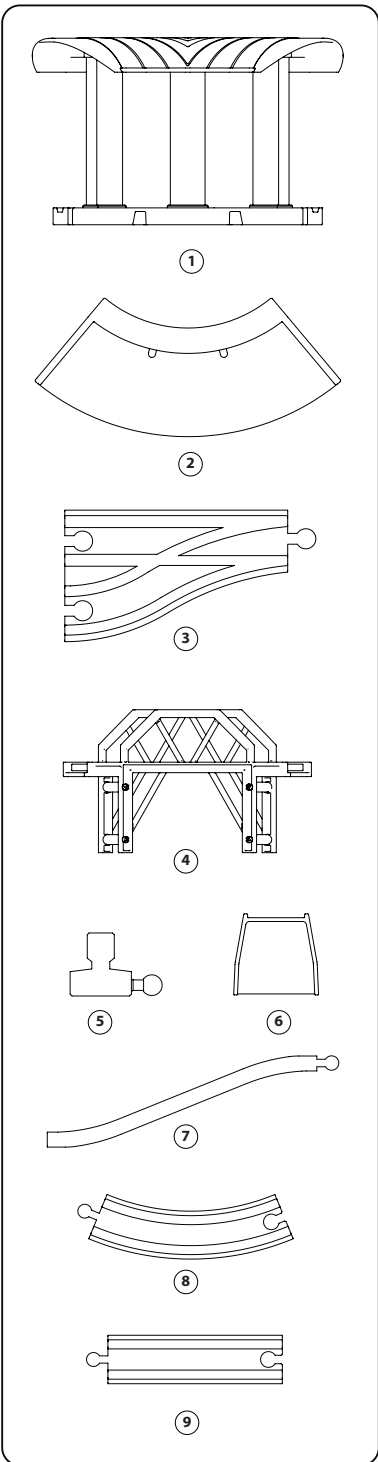

BRIO®

Travel Station Set
33627

Designed by BRIO AB in Sweden 2016 (publ). Manufactured for BRIO AB (publ), Box 305, SE-201 23 Malmö, Sweden. © BRIO AB (publ), Sweden 2017. Made in China. This product and its packaging are protected by intellectual Property Laws of many countries. Violators will be prosecuted. Retain this package for future reference. Please contact above address in case of events. Bitte bewahren Sie diese Informationen für spätere Referenzzwecke auf. Informations à conserver. Conservate la confezione per futuri riferimenti. Conforms to the Safety Requirements of ASTM F963. Conforme aux exigences de sécurité ASTM F963.